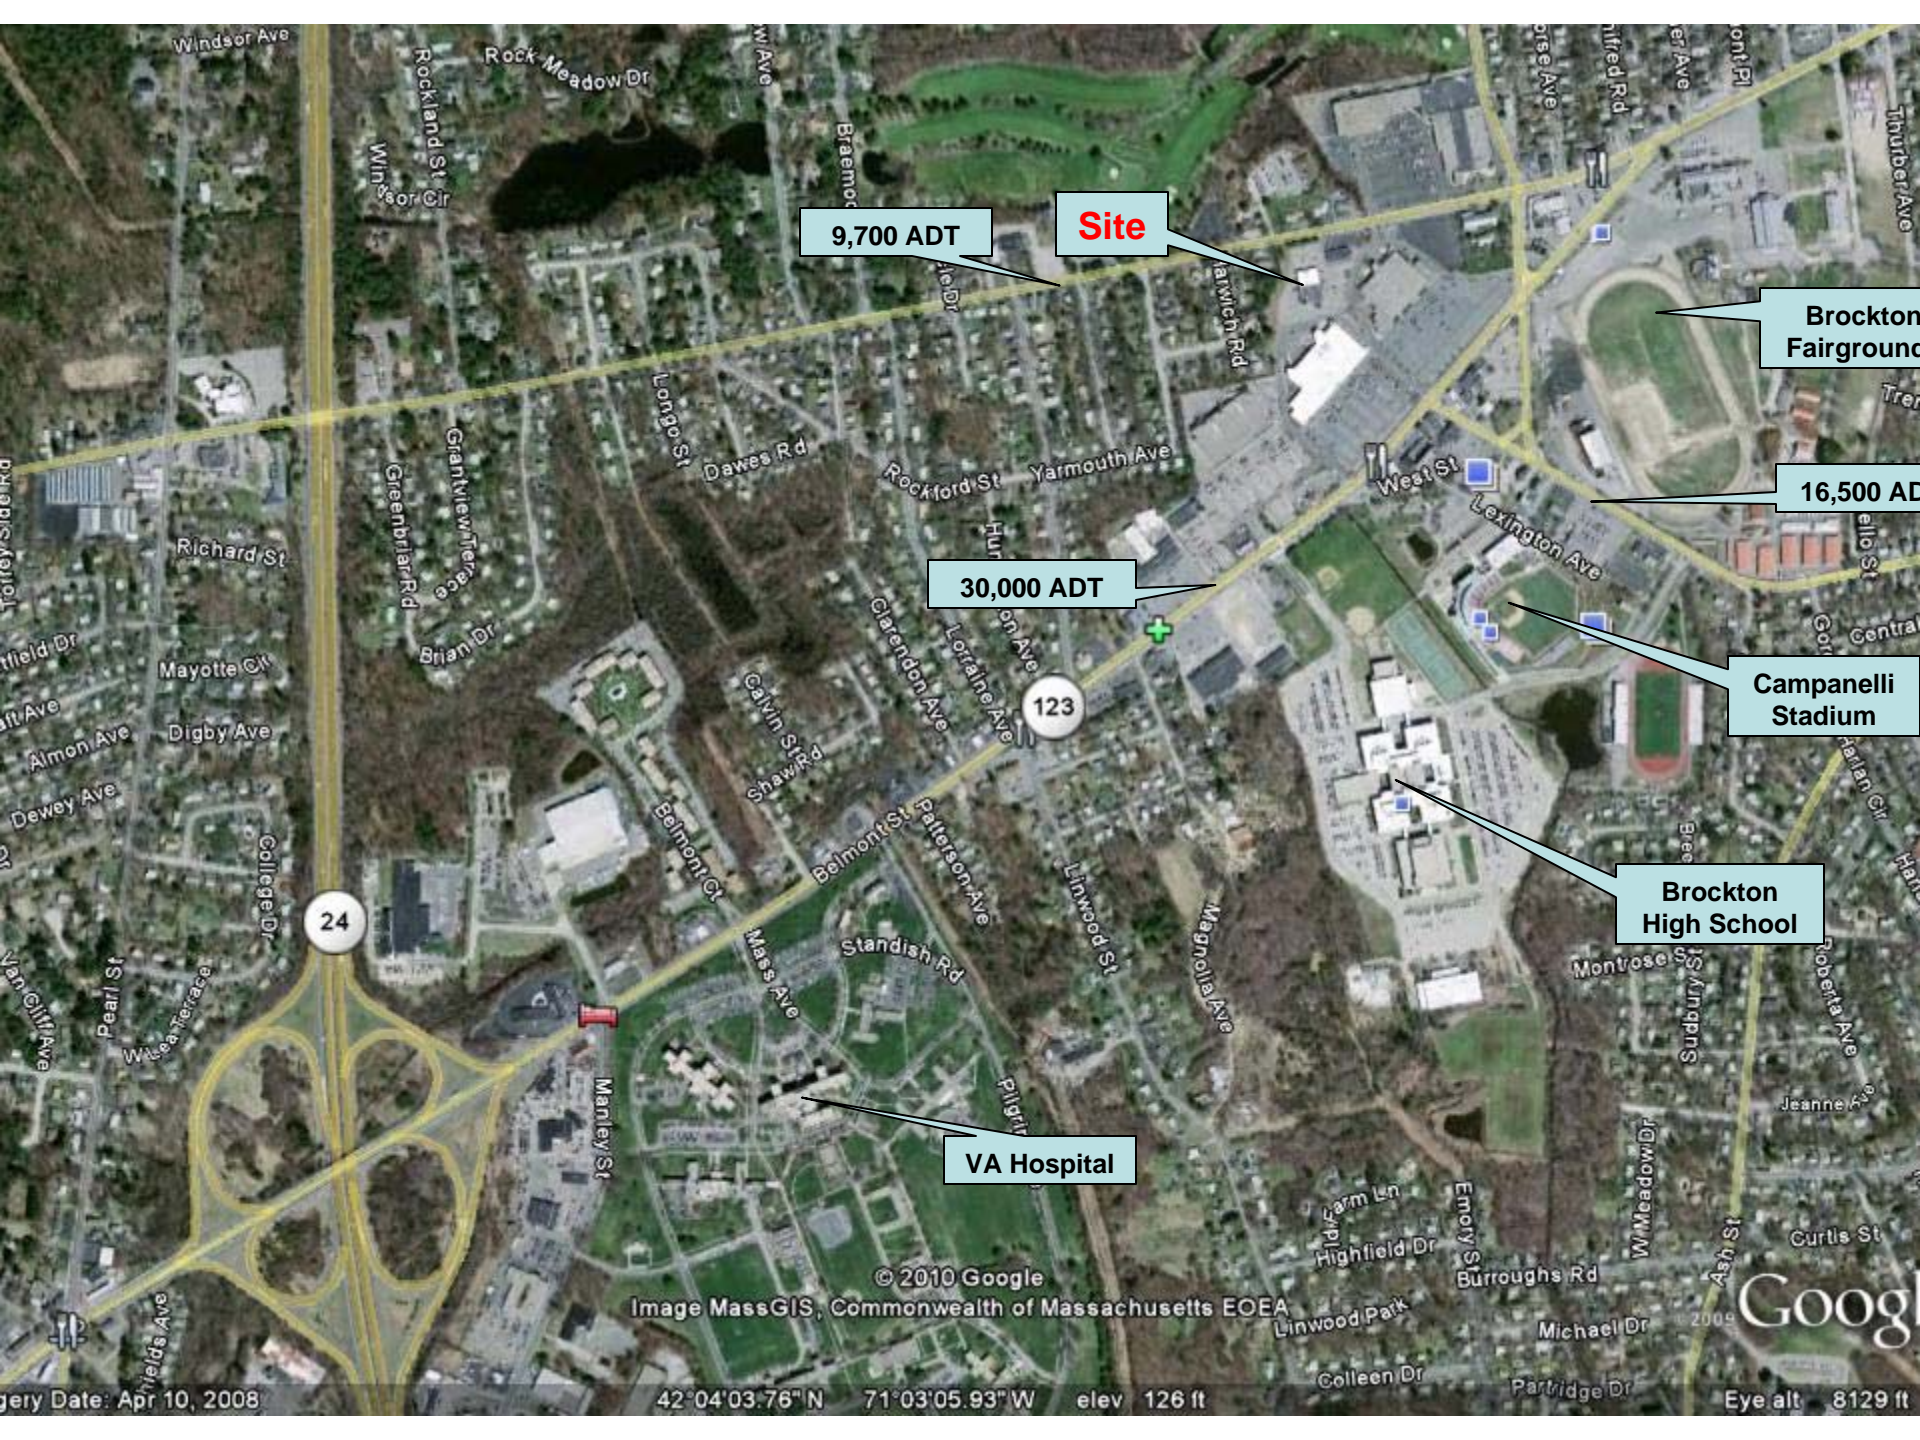

**Westgate Mall**

**Site**

**Brockton, MA**

© 2010 Google  
Image MassGIS, Commonwealth of Massachusetts EOEA

9,700 ADT

Site

30,000 ADT

Brockton Fairgrounds

16,500 ADT

Campanelli Stadium

Brockton High School

VA Hospital

© 2010 Google  
Image MassGIS, Commonwealth of Massachusetts EOE

Google

Ocean State  
**JOB LOT**  
FAMILY DOLLAR

**PRICE RITE**  
An American Company

**PET SMART**

**STAPLES**

**shaws**

**StopsShop**

123

© 2010 Google  
Image MassGIS, Commonwealth of Massachusetts EOEA

© 2009 Google