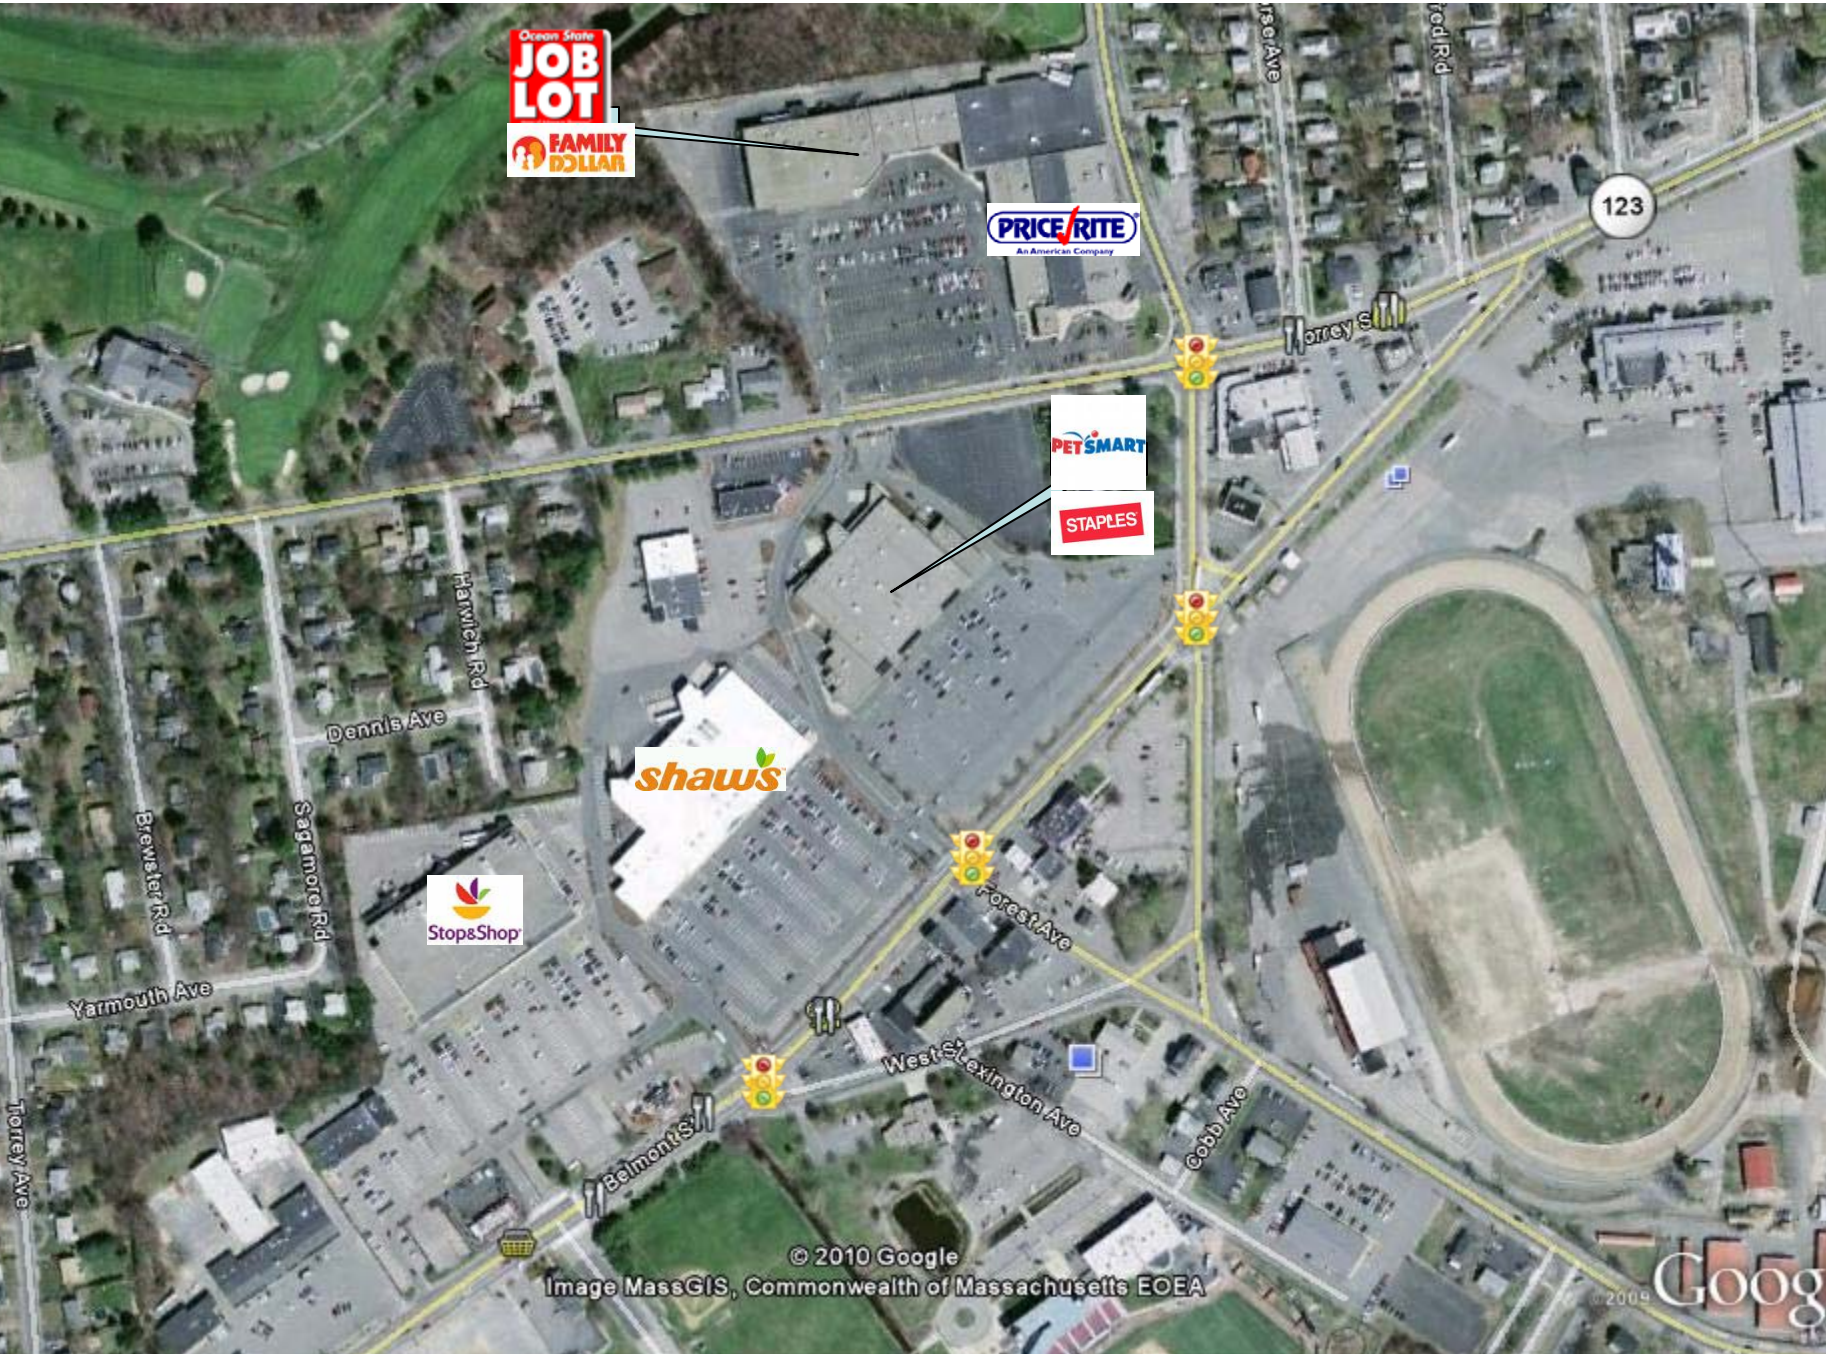

**Westgate Mall**

**Site**

**Brockton, MA**

© 2010 Google  
Image MassGIS, Commonwealth of Massachusetts EOEA

9,700 ADT

Site

30,000 ADT

Brockton Fairgrounds

16,500 ADT

Campanelli Stadium

Brockton High School

VA Hospital

© 2010 Google  
Image MassGIS, Commonwealth of Massachusetts EOE

Google

Ocean State  
**JOB LOT**  
FAMILY DOLLAR

**PRICE RITE**  
An American Company

**PET SMART**

**STAPLES**

**shaws**

**StopsShop**

123

© 2010 Google  
Image MassGIS, Commonwealth of Massachusetts EOEA

© 2009 Google